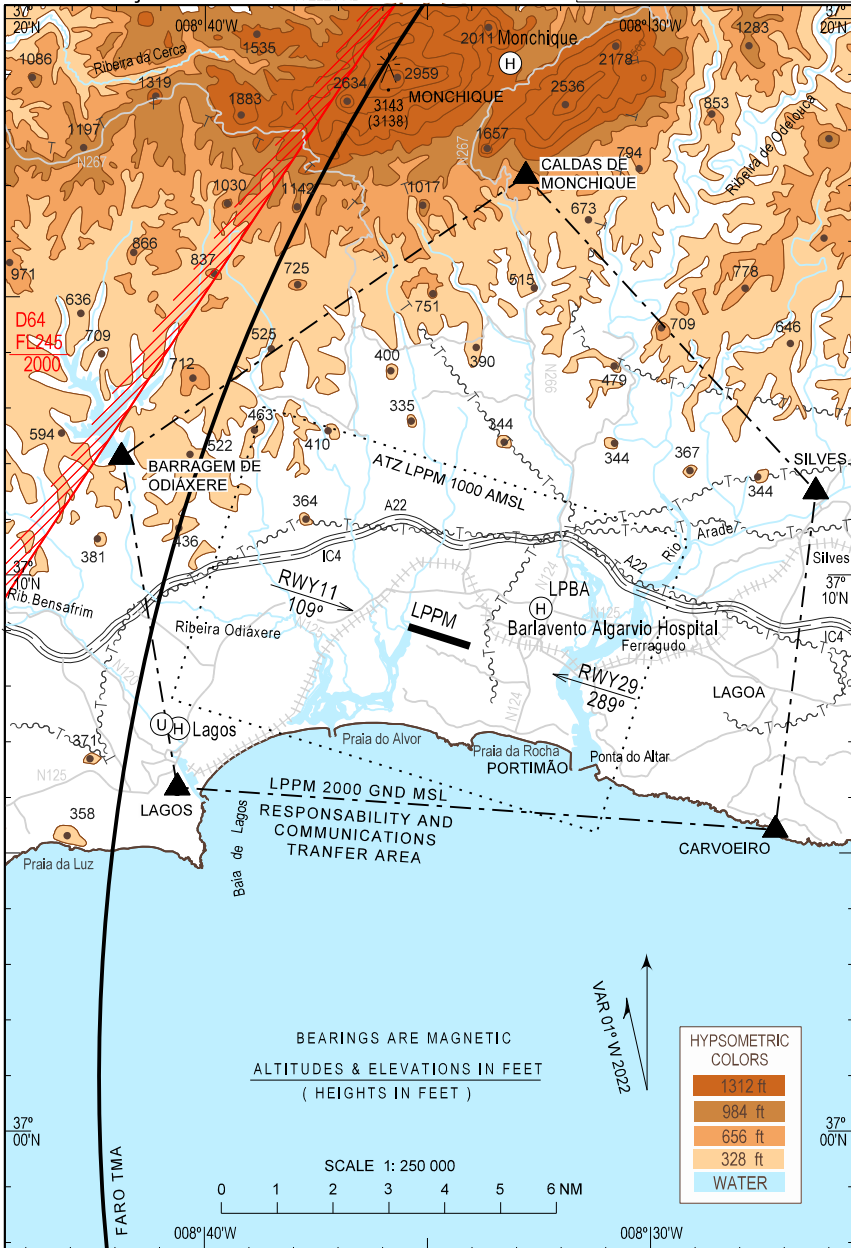

# CARTA APROXIMAÇÃO VISUAL

AD ELEV 05 ft  
ALTURA RELATIVA  
À ELEV AD

# PORTIMÃO (LPPM)

AFIS 122.005 LPFR 119.405

BEARINGS ARE MAGNETIC  
ALTITUDES & ELEVATIONS IN FEET  
(HEIGHTS IN FEET)

SCALE 1: 250 000

HYPSOMETRIC COLORS	
[Dark Brown]	1312 ft
[Medium Brown]	984 ft
[Light Brown]	656 ft
[Orange]	328 ft
[Blue]	WATER