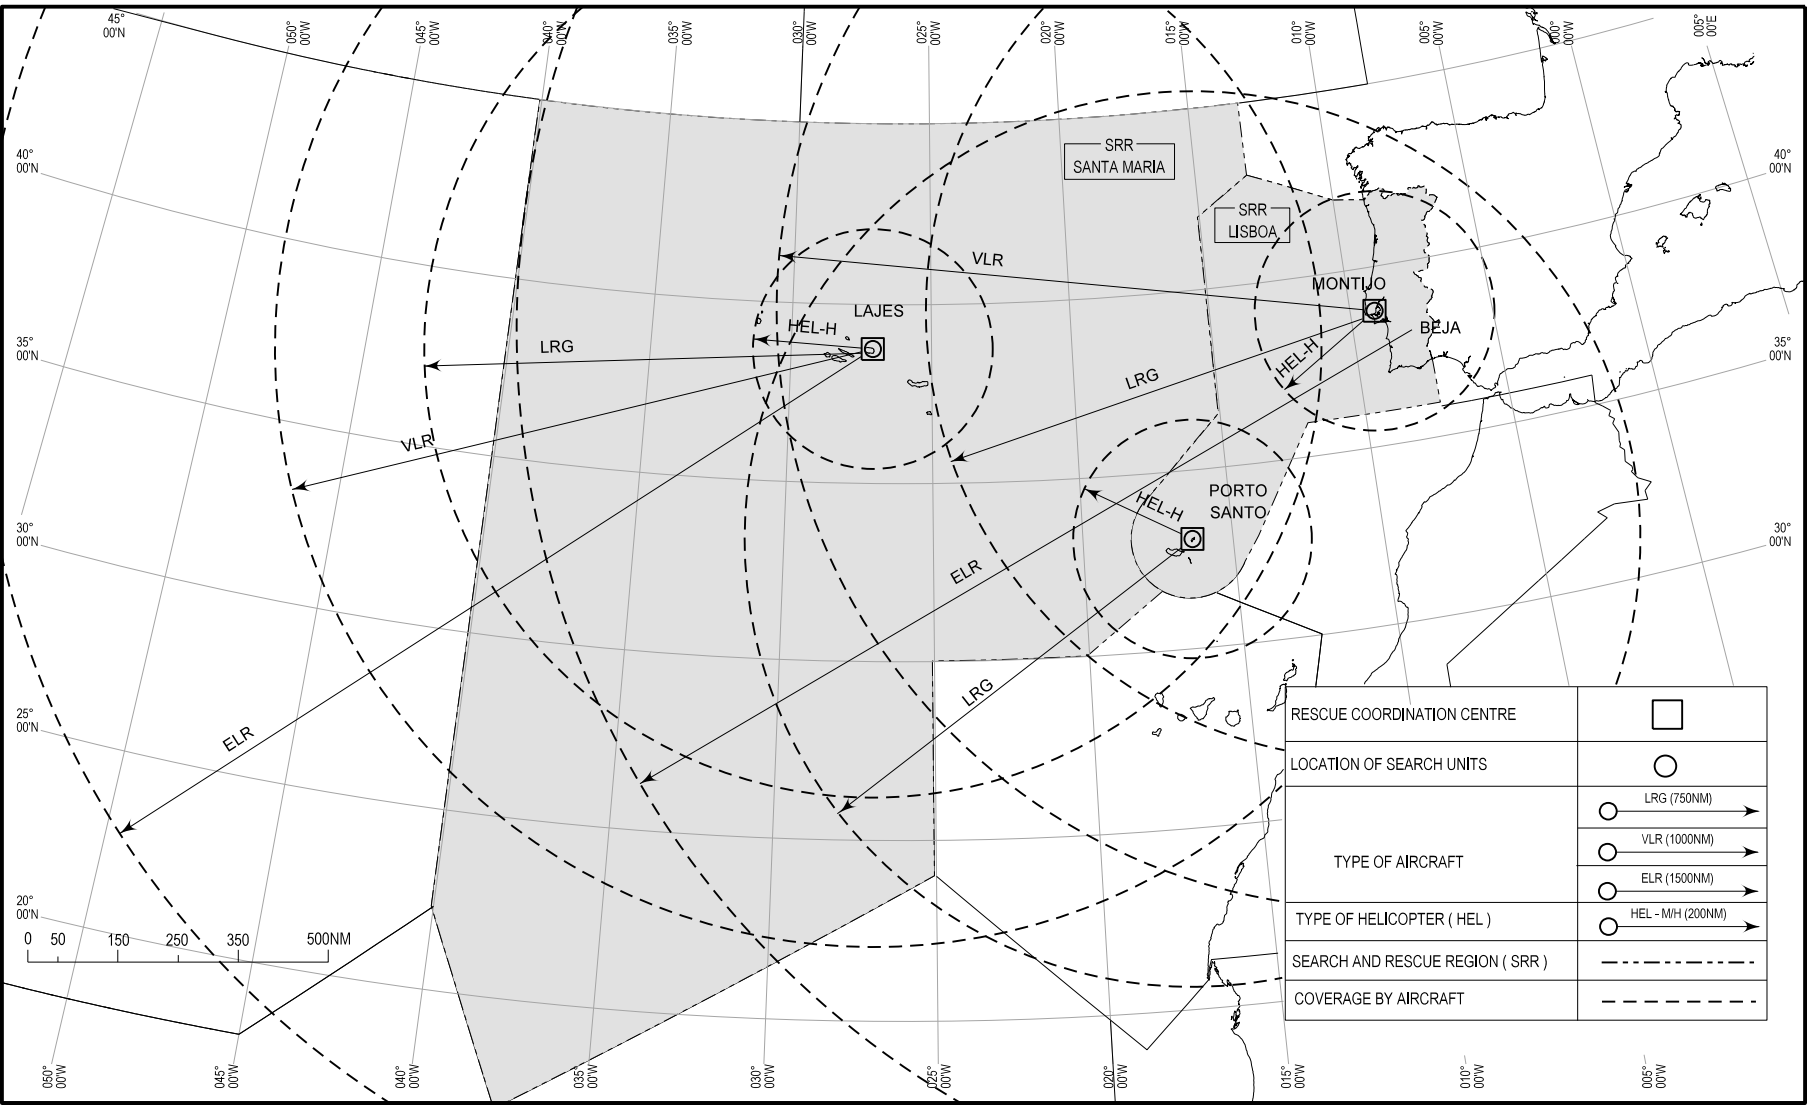

SEARCH AND RESCUE PLAN

RESCUE COORDINATION CENTRE	□
LOCATION OF SEARCH UNITS	○
TYPE OF AIRCRAFT	○ LRG (750NM) →
	○ VLR (1000NM) →
	○ ELR (1500NM) →
TYPE OF HELICOPTER (HEL)	○ HEL - M/H (200NM) →
SEARCH AND RESCUE REGION (SRR)	- - - - -
COVERAGE BY AIRCRAFT	- - - - -