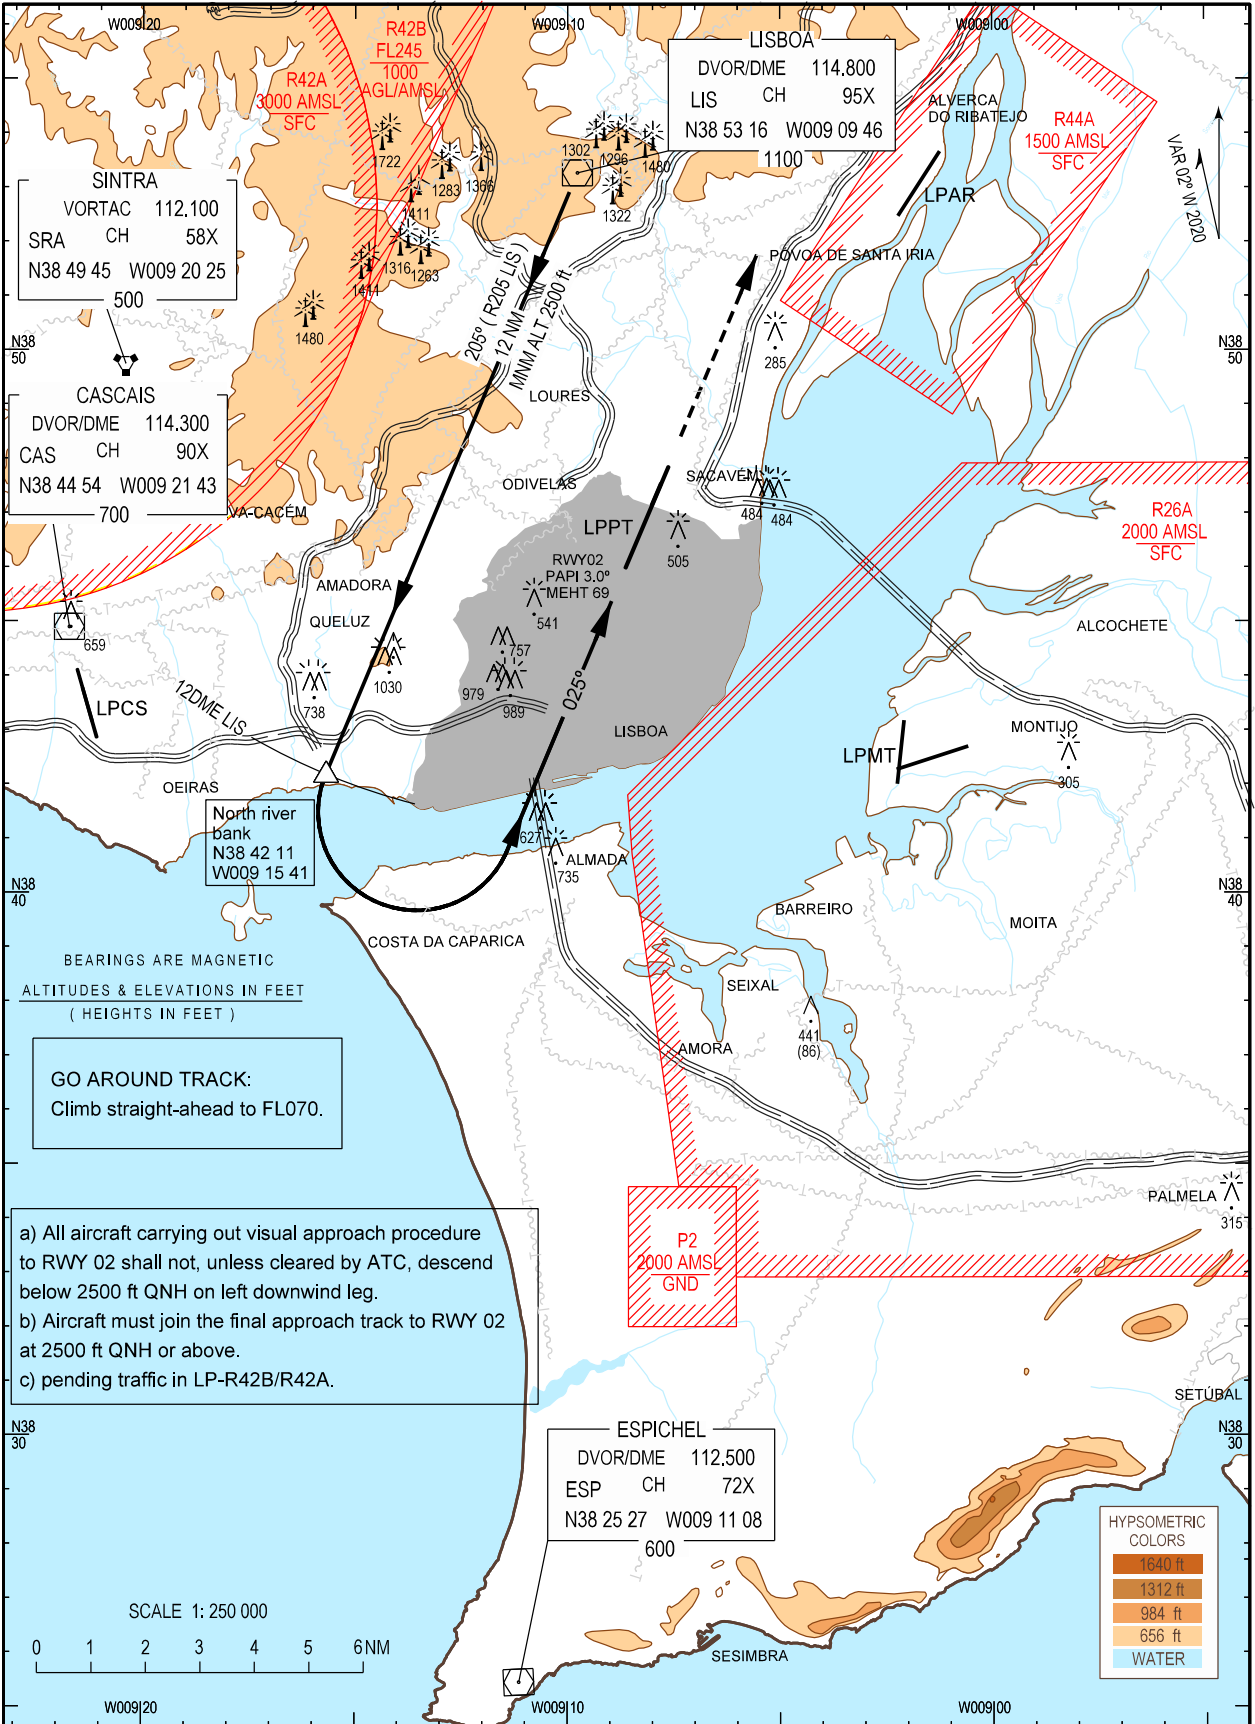

**VISUAL  
APPROACH  
PROCEDURE**

AD ELEV 355 ft  
HEIGHTS RELATED  
TO AD ELEV

LISBOA ARR INFORMATION 124.155  
LISBOA APPROACH 119.105  
LISBOA ARRIVAL 125.130  
LISBOA TOWER 118.105  
LISBOA GROUND 121.755

**LISBOA, Humberto Delgado (LPPT)  
RWY 02**

MAG VAR changed. New RWY designator.

THIS PAGE INTENTIONALLY LEFT BLANK