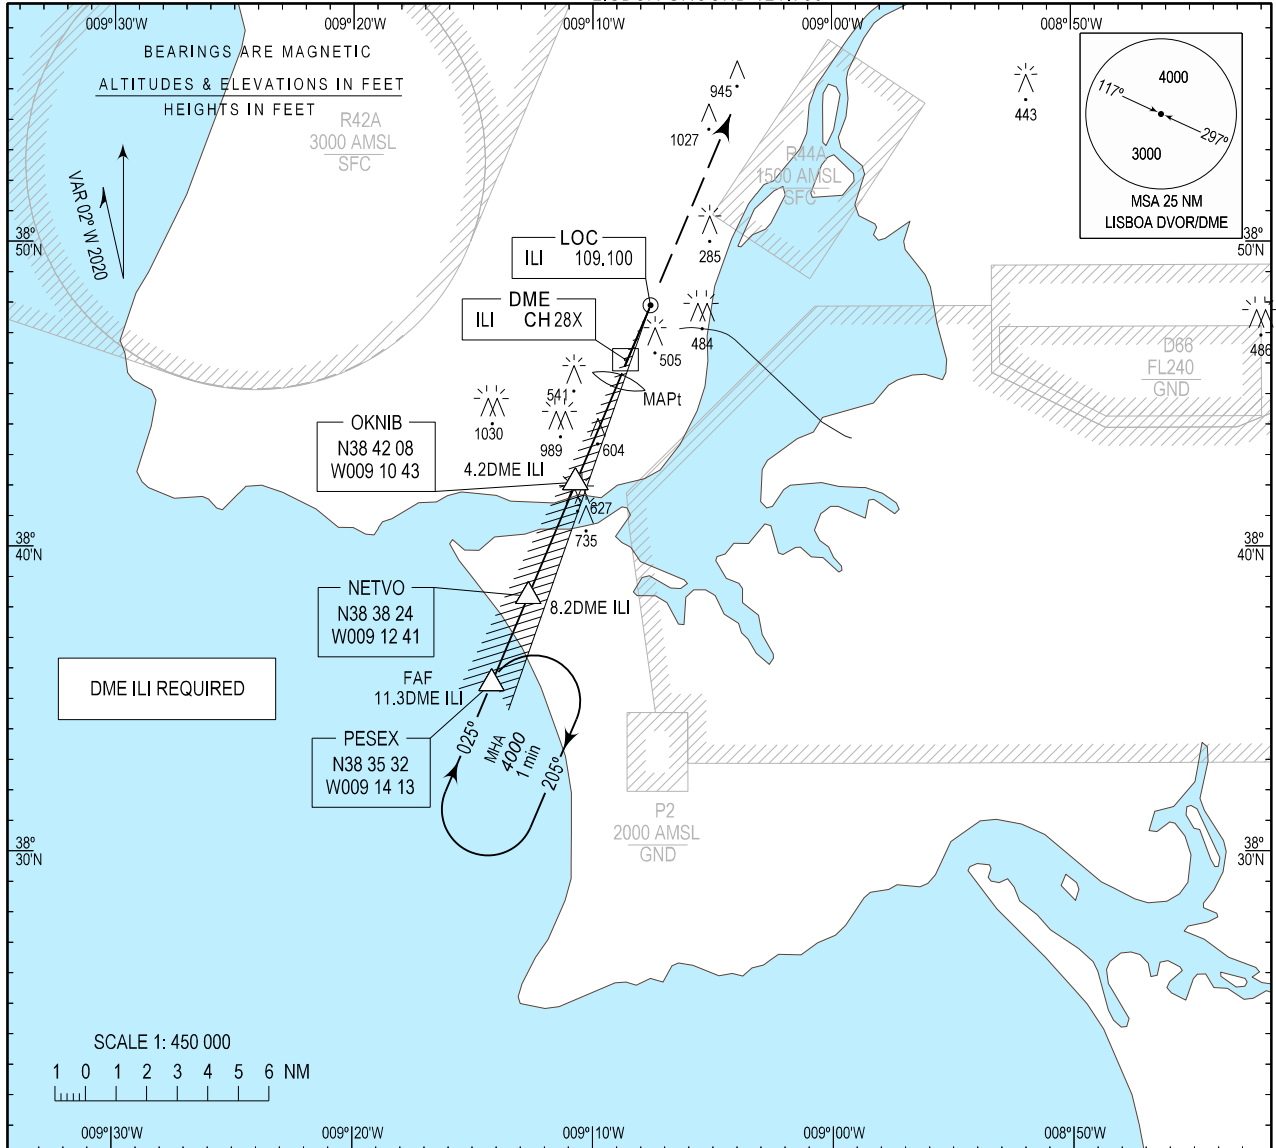

INSTRUMENT APPROACH CHART - ICAO
AD ELEV 355 ft
HEIGHTS RELATED
THR RWY 02 - ELEV 330 ft
LISBOA ARR INFORMATION 124.155
LISBOA APPROACH 119.105
LISBOA ARRIVAL 125.130
LISBOA TOWER 118.105
LISBOA GROUND 121.755
LISBOA, Humberto Delgado (LPPT)
LOC RWY 02

NETVO crossing altitude added.

THIS PAGE INTENTIONALLY LEFT BLANK