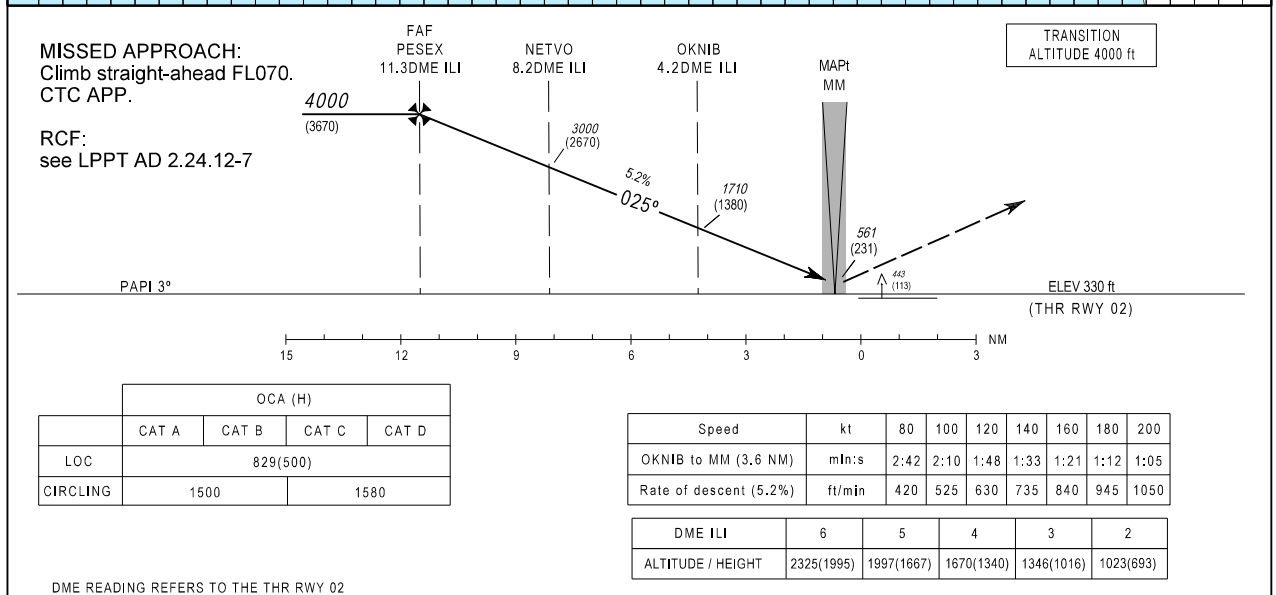

INSTRUMENT APPROACH CHART - ICAO
AD ELEV 355 ft
HEIGHTS RELATED
THR RWY 02 - ELEV 330 ft
LISBOA ARR INFORMATION 124.155
LISBOA APPROACH 119.105
LISBOA ARRIVAL 125.130
LISBOA TOWER 118.105
LISBOA GROUND 121.755
LISBOA, Humberto Delgado (LPPT)
LOC RWY 02

NETVO crossing altitude added.

THIS PAGE INTENTIONALLY LEFT BLANK