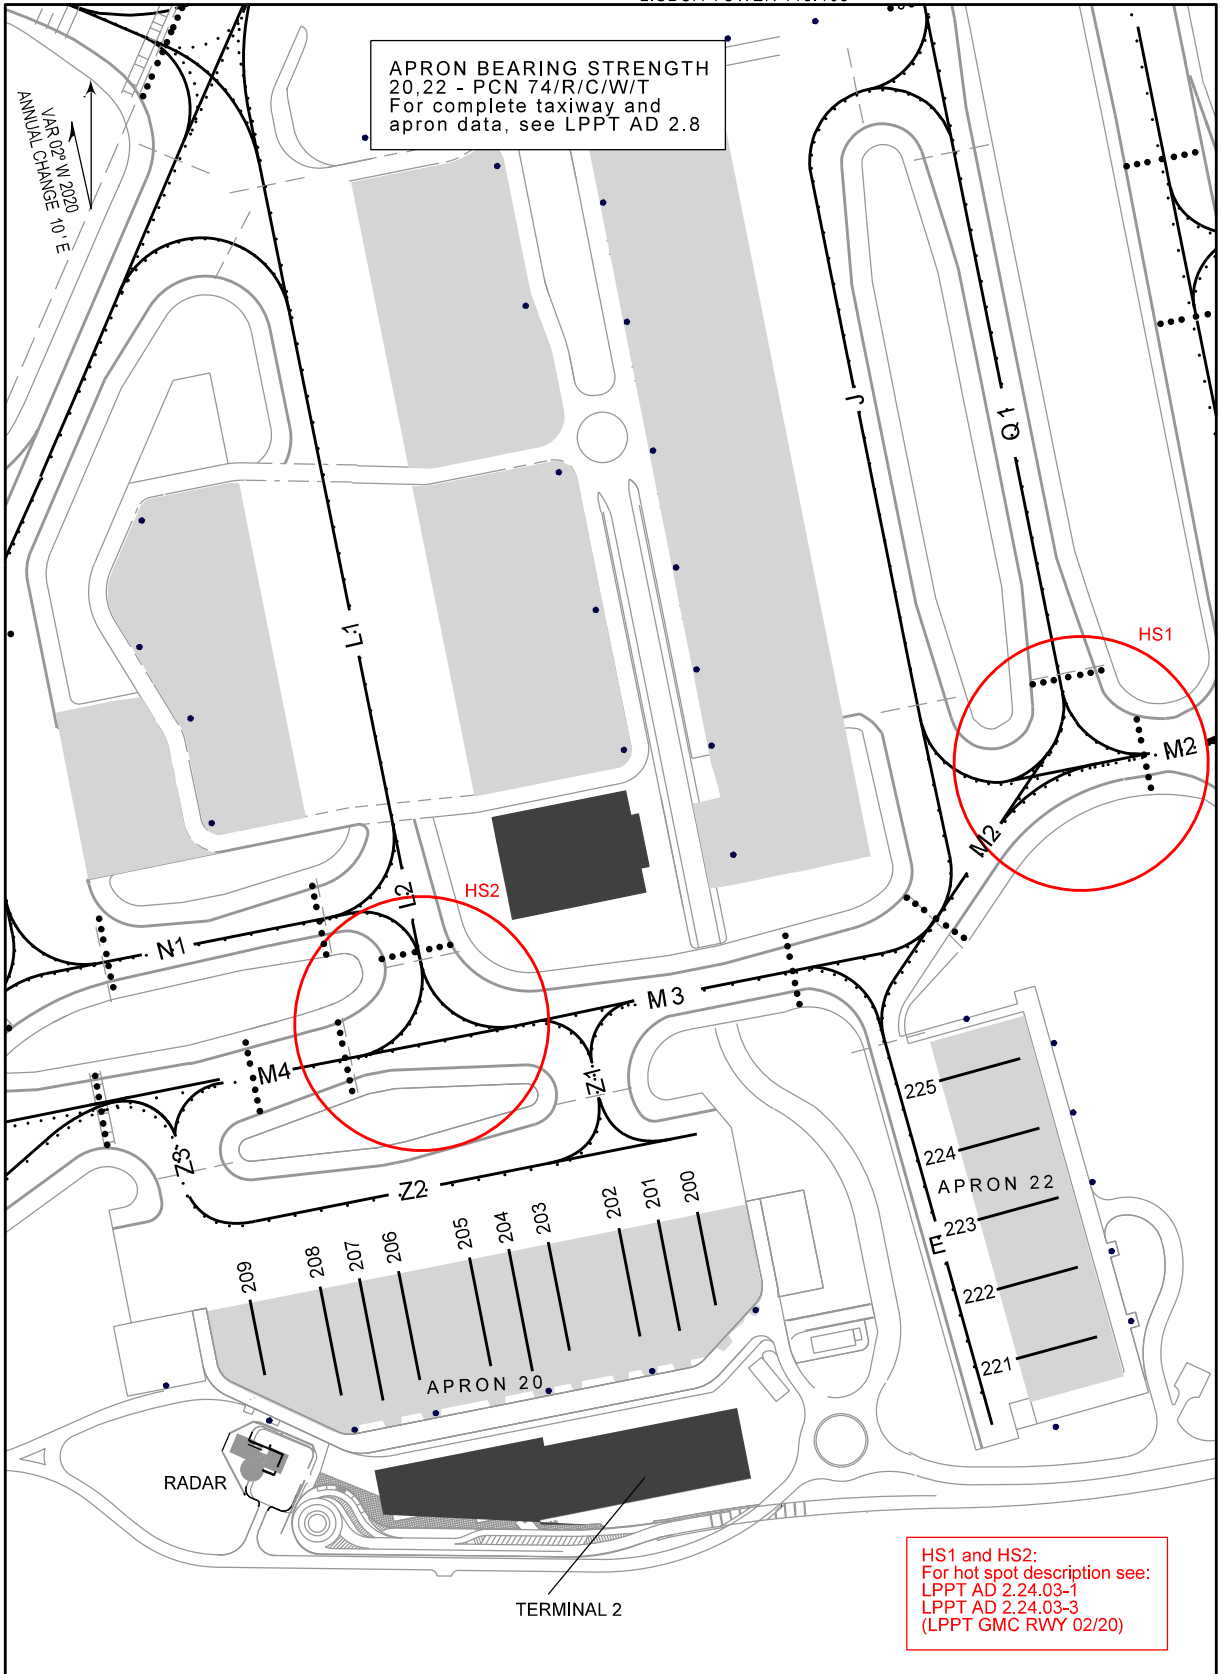

AIRCRAFT PARKING
DOCKING CHART - ICAO

APRON ELEV
20=103 m
22=100 m

LISBOA ARR INFORMATION 124.155
LISBOA DEP INFORMATION 121.955
LISBOA DELIVERY 118.955
LISBOA GROUND 121.755
LISBOA TOWER 118.105

LISBOA, Humberto Delgado
(LPPT)