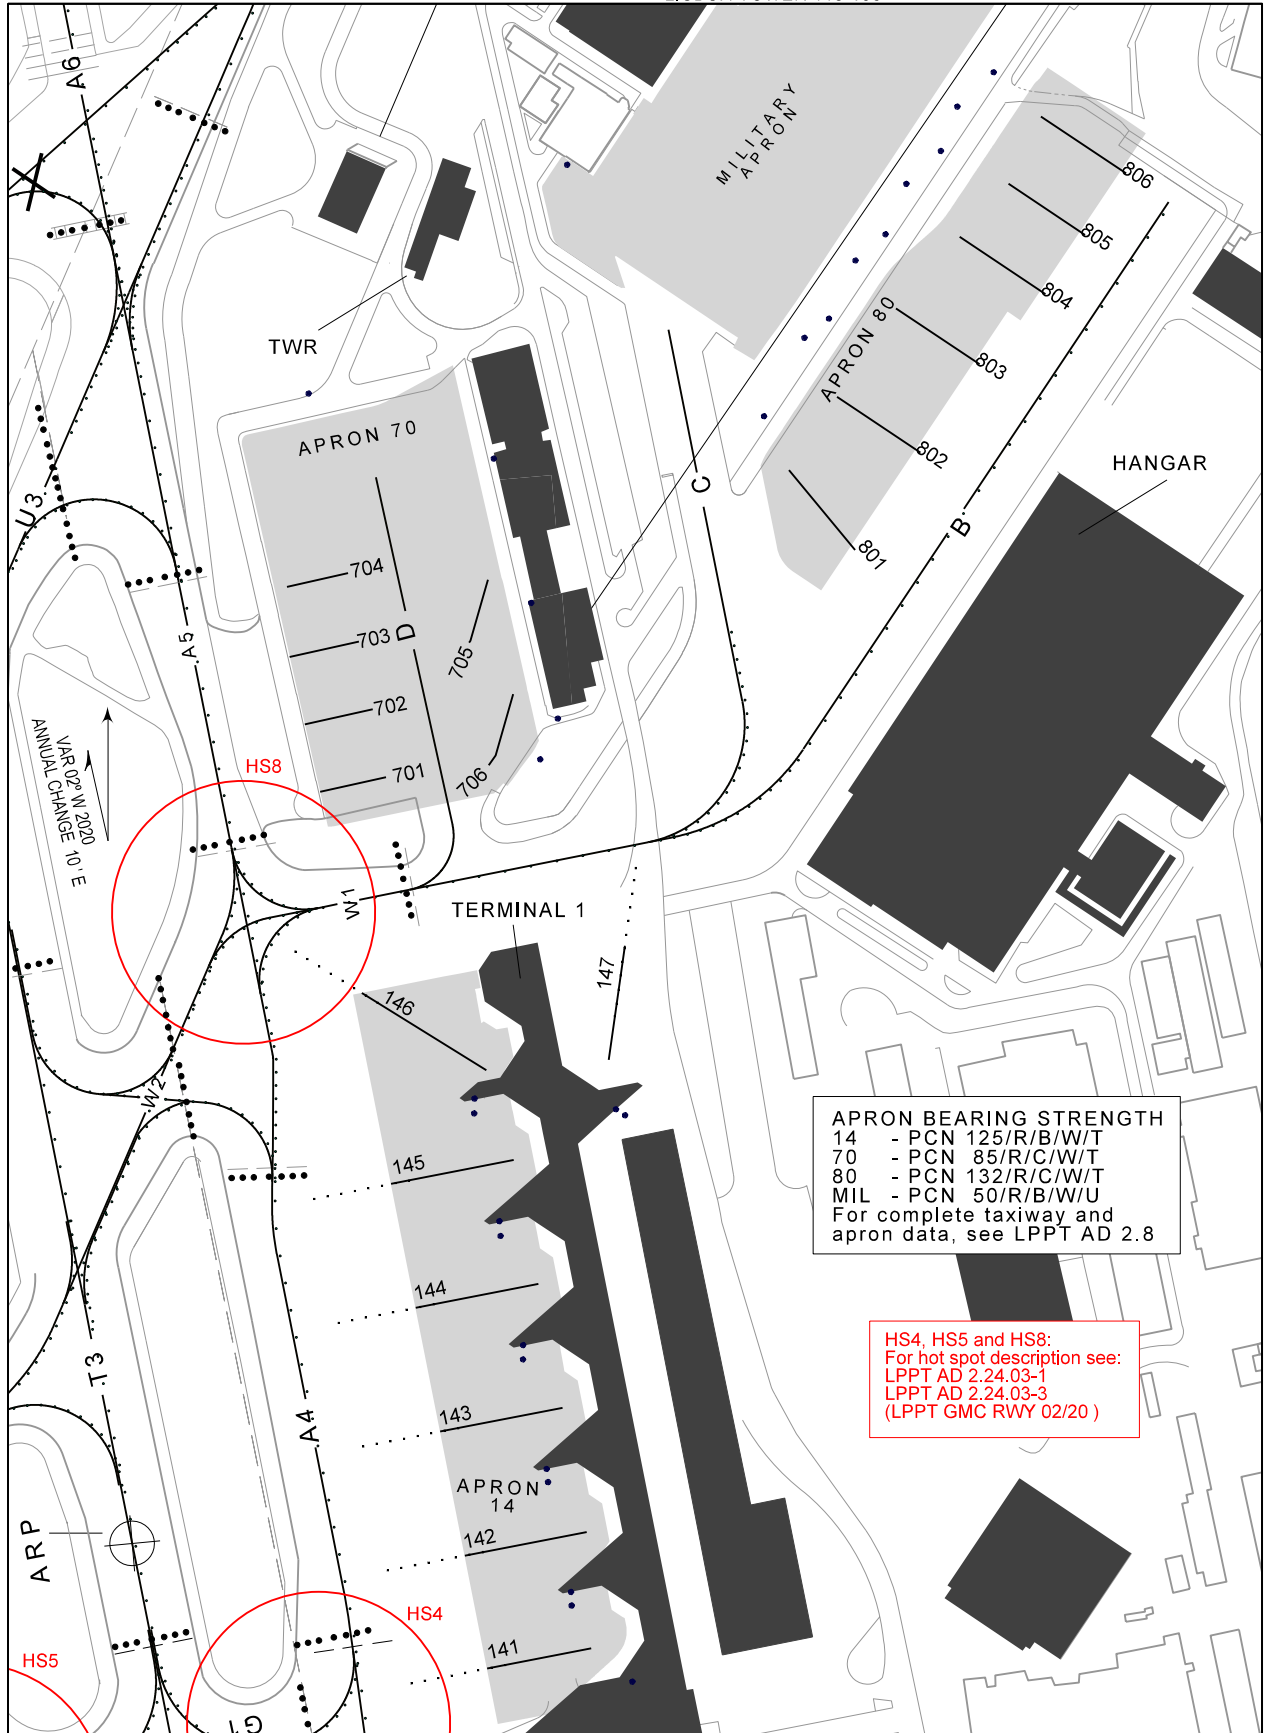

AIRCRAFT PARKING
DOCKING CHART - ICAO

APRON ELEV
14=100 m,70=101 m
80=98 m

LISBOA ARR INFORMATION 124.155
LISBOA DEP INFORMATION 121.955
LISBOA DELIVERY 118.955
LISBOA GROUND 121.755
LISBOA TOWER 118.105

LISBOA, Humberto Delgado
(LPPT)