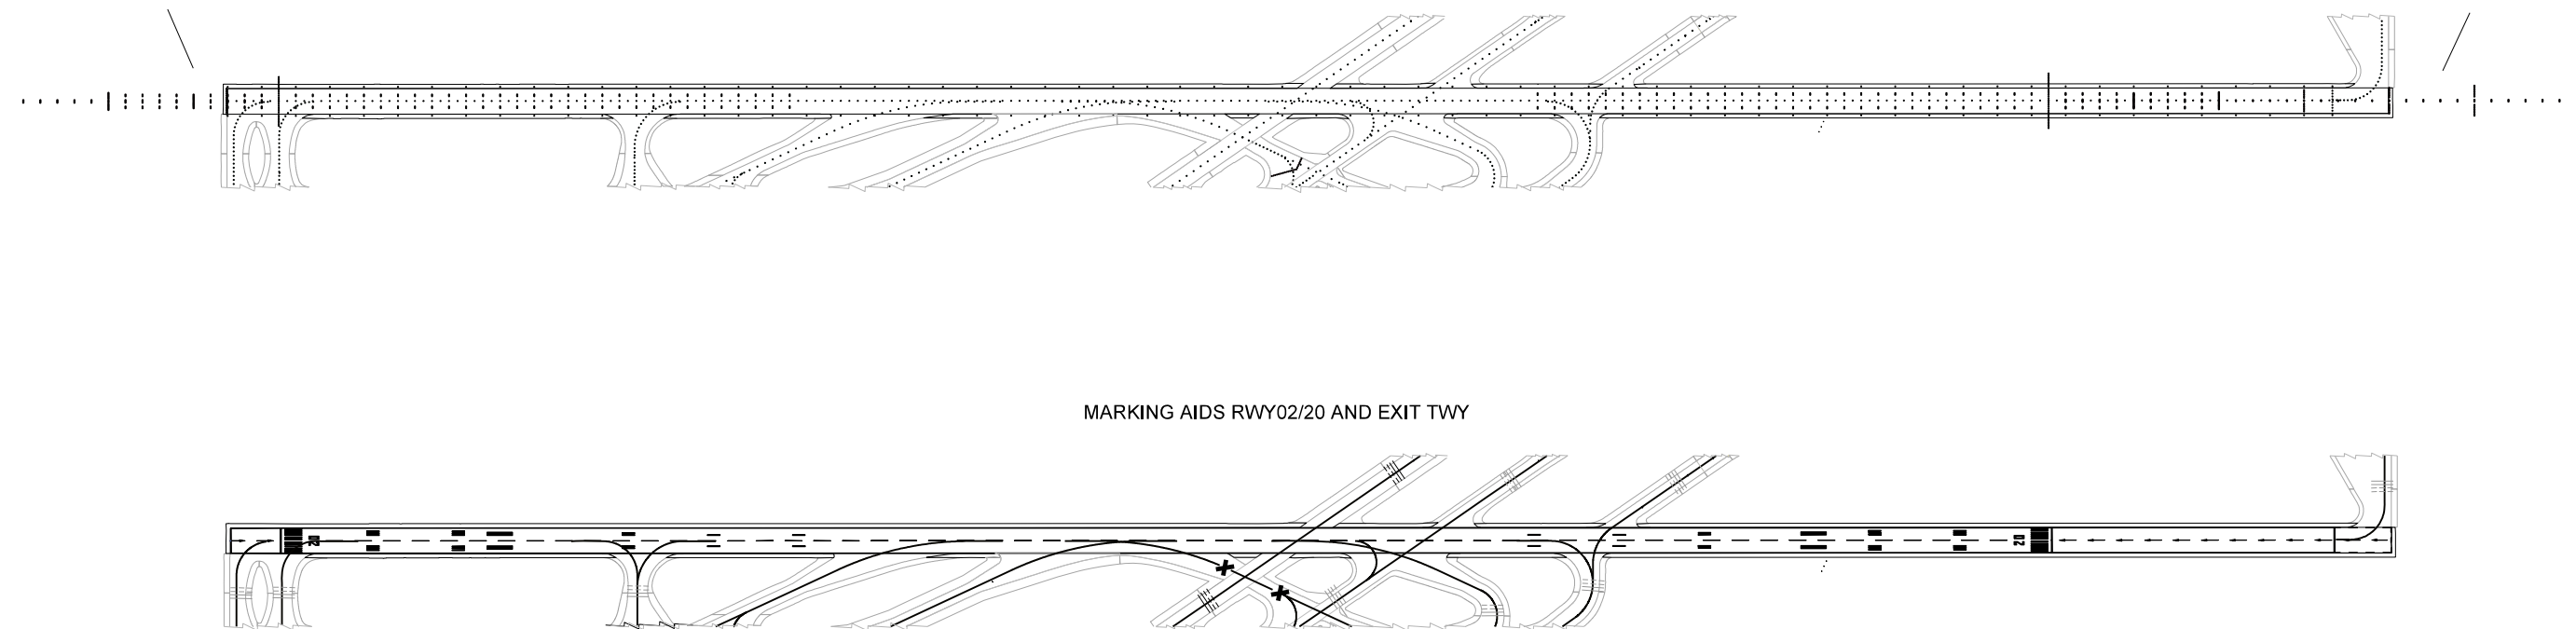

AERODROME CHART - ICAO

38°46'27"N
009°08'03"W

ELEV 108 m

LISBOA ARR INFORMATION 124.155
LISBOA DEP INFORMATION 121.955
LISBOA DELIVERY 118.955

LISBOA GROUND 121.755
LISBOA TOWER 118.105

LISBOA, Humberto Delgado (LPPT)

LIGHTING AIDS RWY02/20 AND EXIT TWY

MARKING AIDS RWY02/20 AND EXIT TWY

RWY 02 precision approach CAT II / III lighting system

RWY20 precision approach CAT II / III lighting system

LEGEND

RWY - holding position marking	Precision APCH RWY CATII/III	
	Non-precision and precision APCH RWY CAT I	
Intermediate holding position marking		
TWY and RWY lights		
Stop bar		

MAG VAR changed. New RWY designator.

THIS PAGE INTENTIONALLY LEFT BLANK