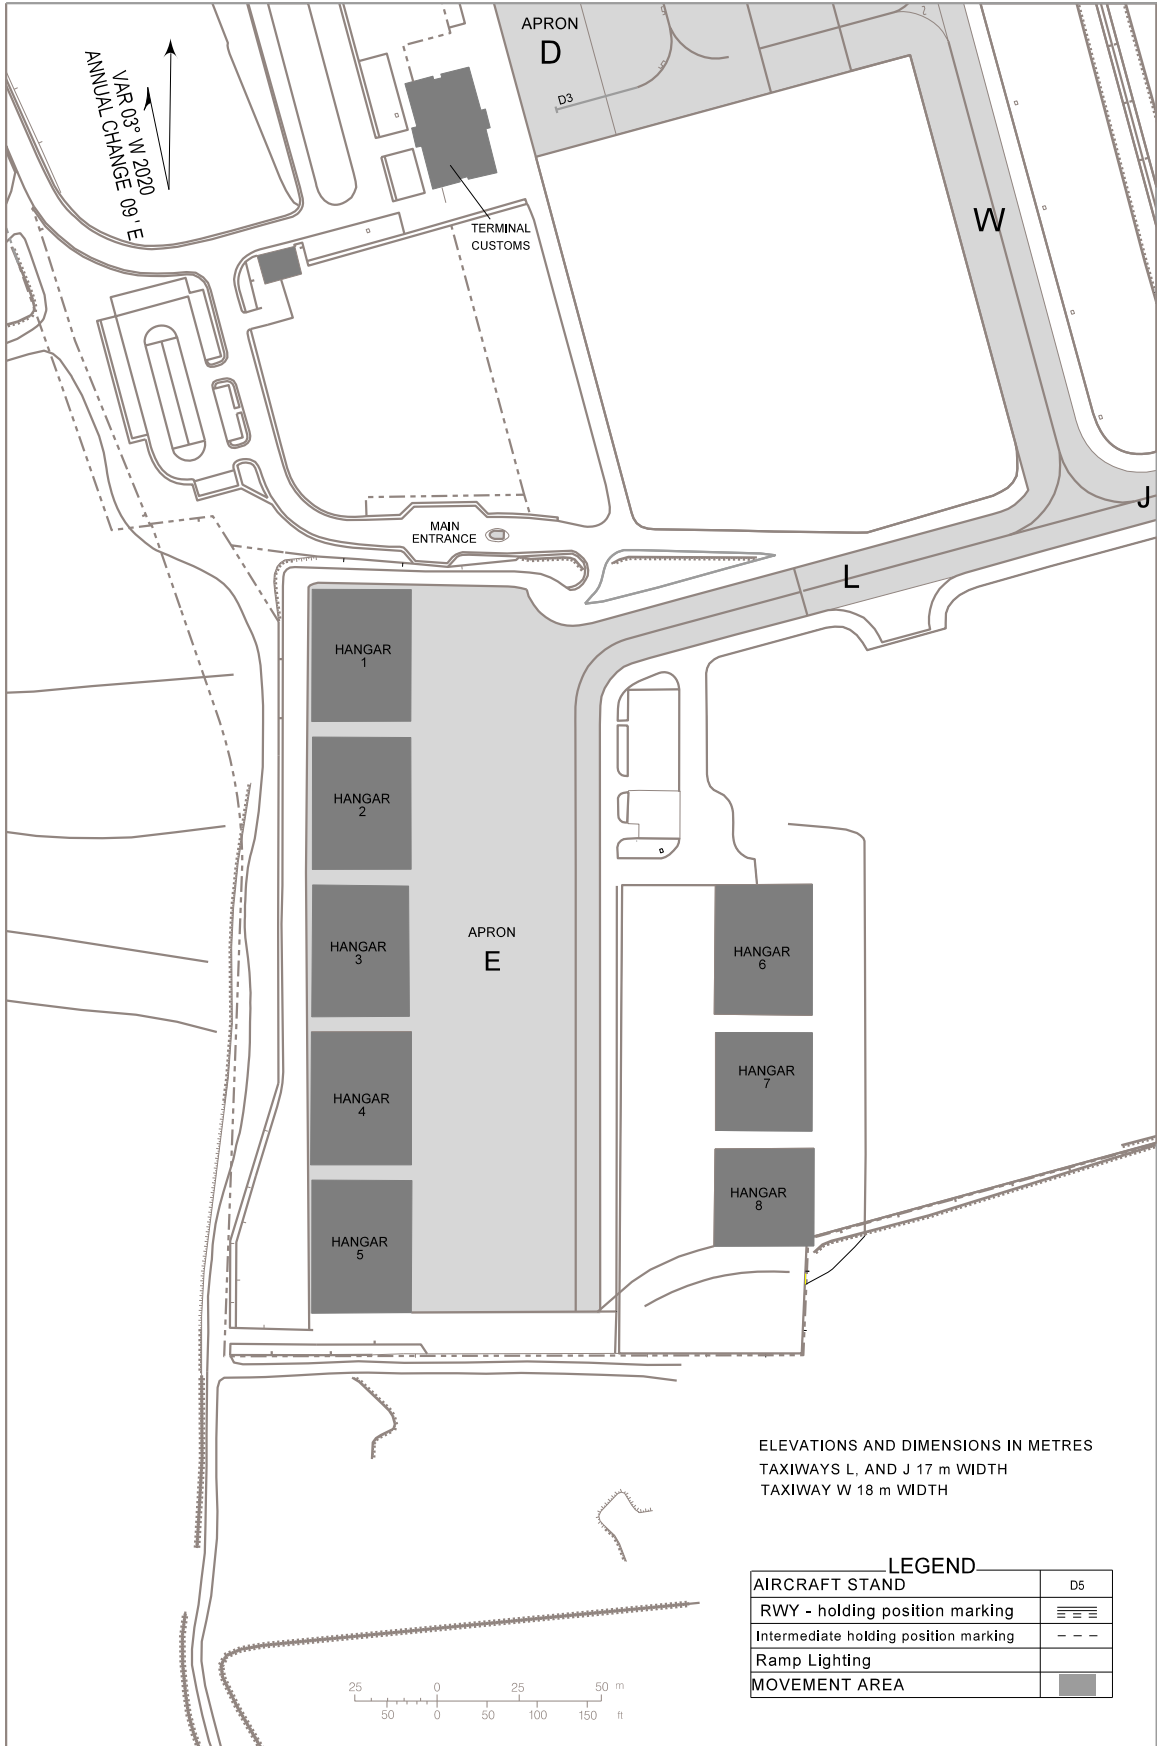

AIRCRAFT PARKING  
DOCKING CHART - ICAO

APRON ELEV  
E 91 m

CASCAIS GROUND 121.830  
CASCAIS TOWER 120.305

CASCAIS  
LPCS

Fuel station removed.

THIS PAGE INTENTIONALLY LEFT BLANK