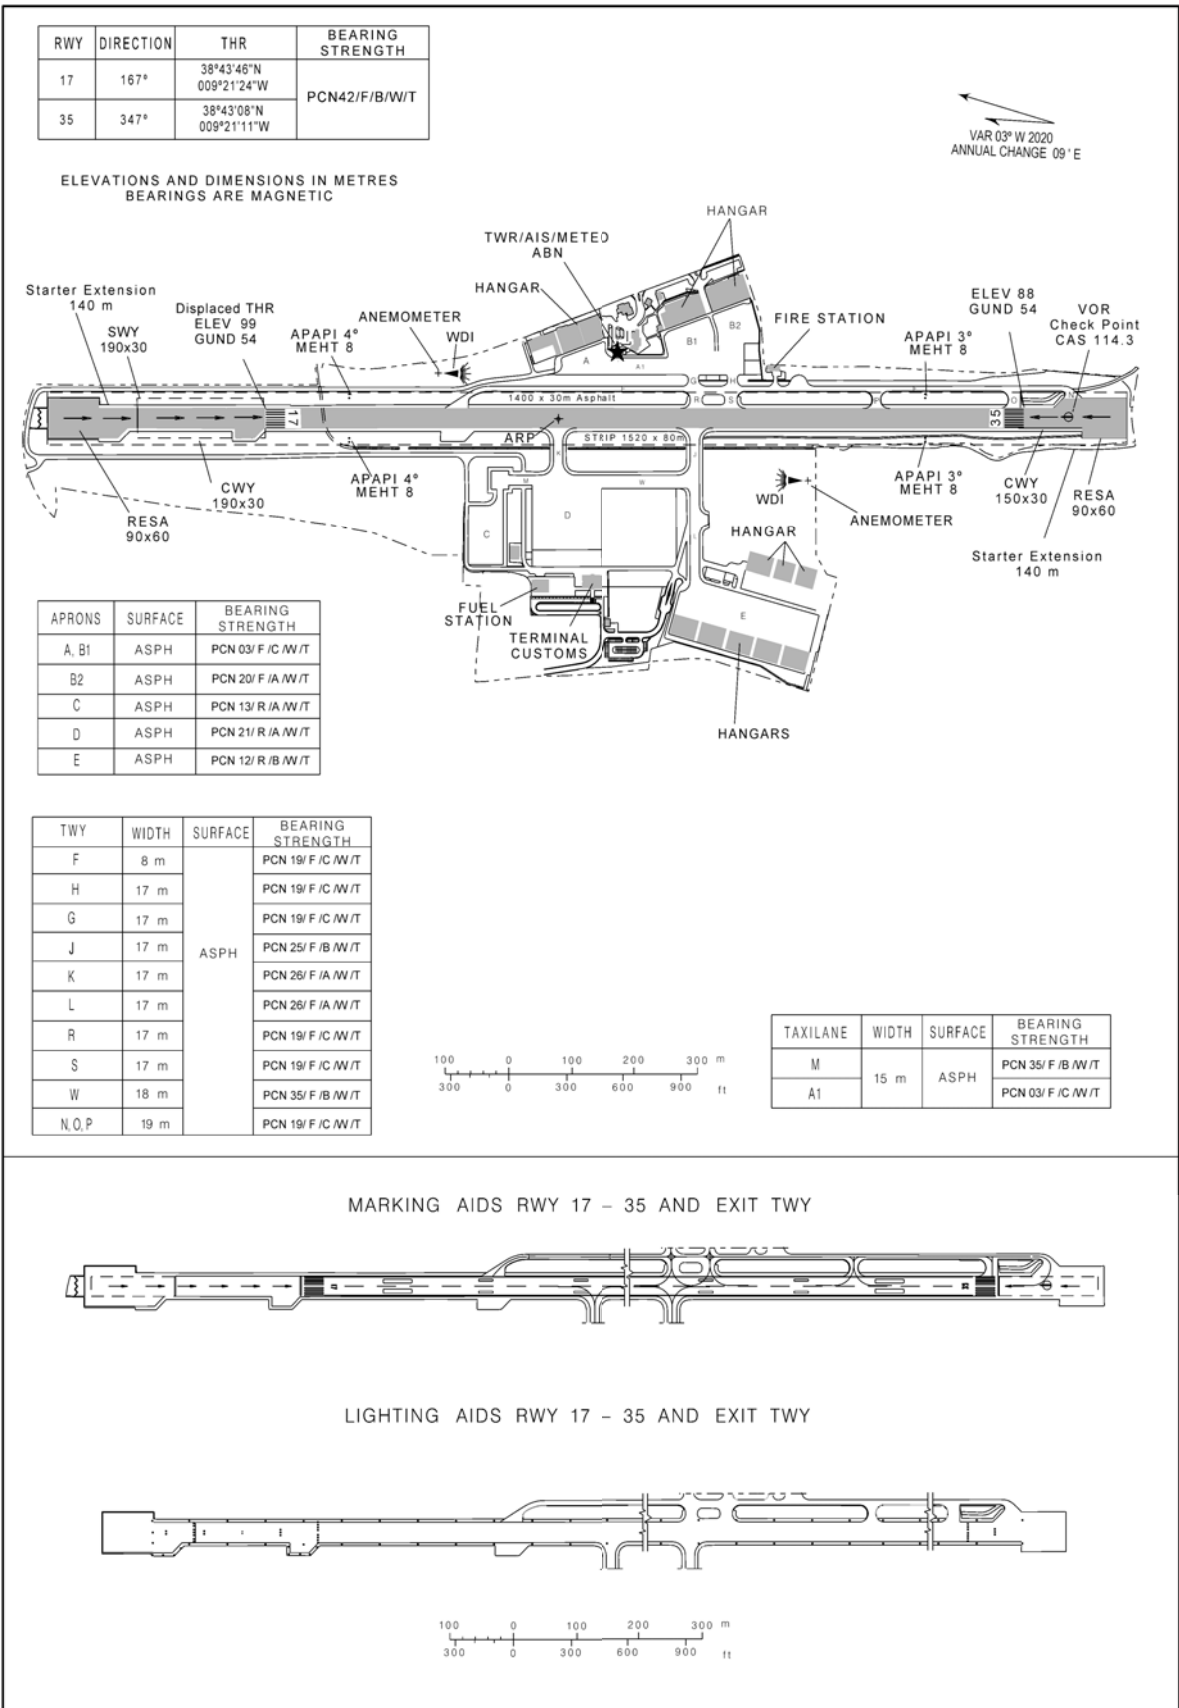

AERODROME CHART - ICAO
38 43 32 N
009 21 19 W
ELEV 99 m

CASCAIS GROUND 121.830
CASCAIS TOWER 120.305

CASCAIS
(LPCS)

Legend, editorial changes.

THIS PAGE INTENTIONALLY LEFT BLANK