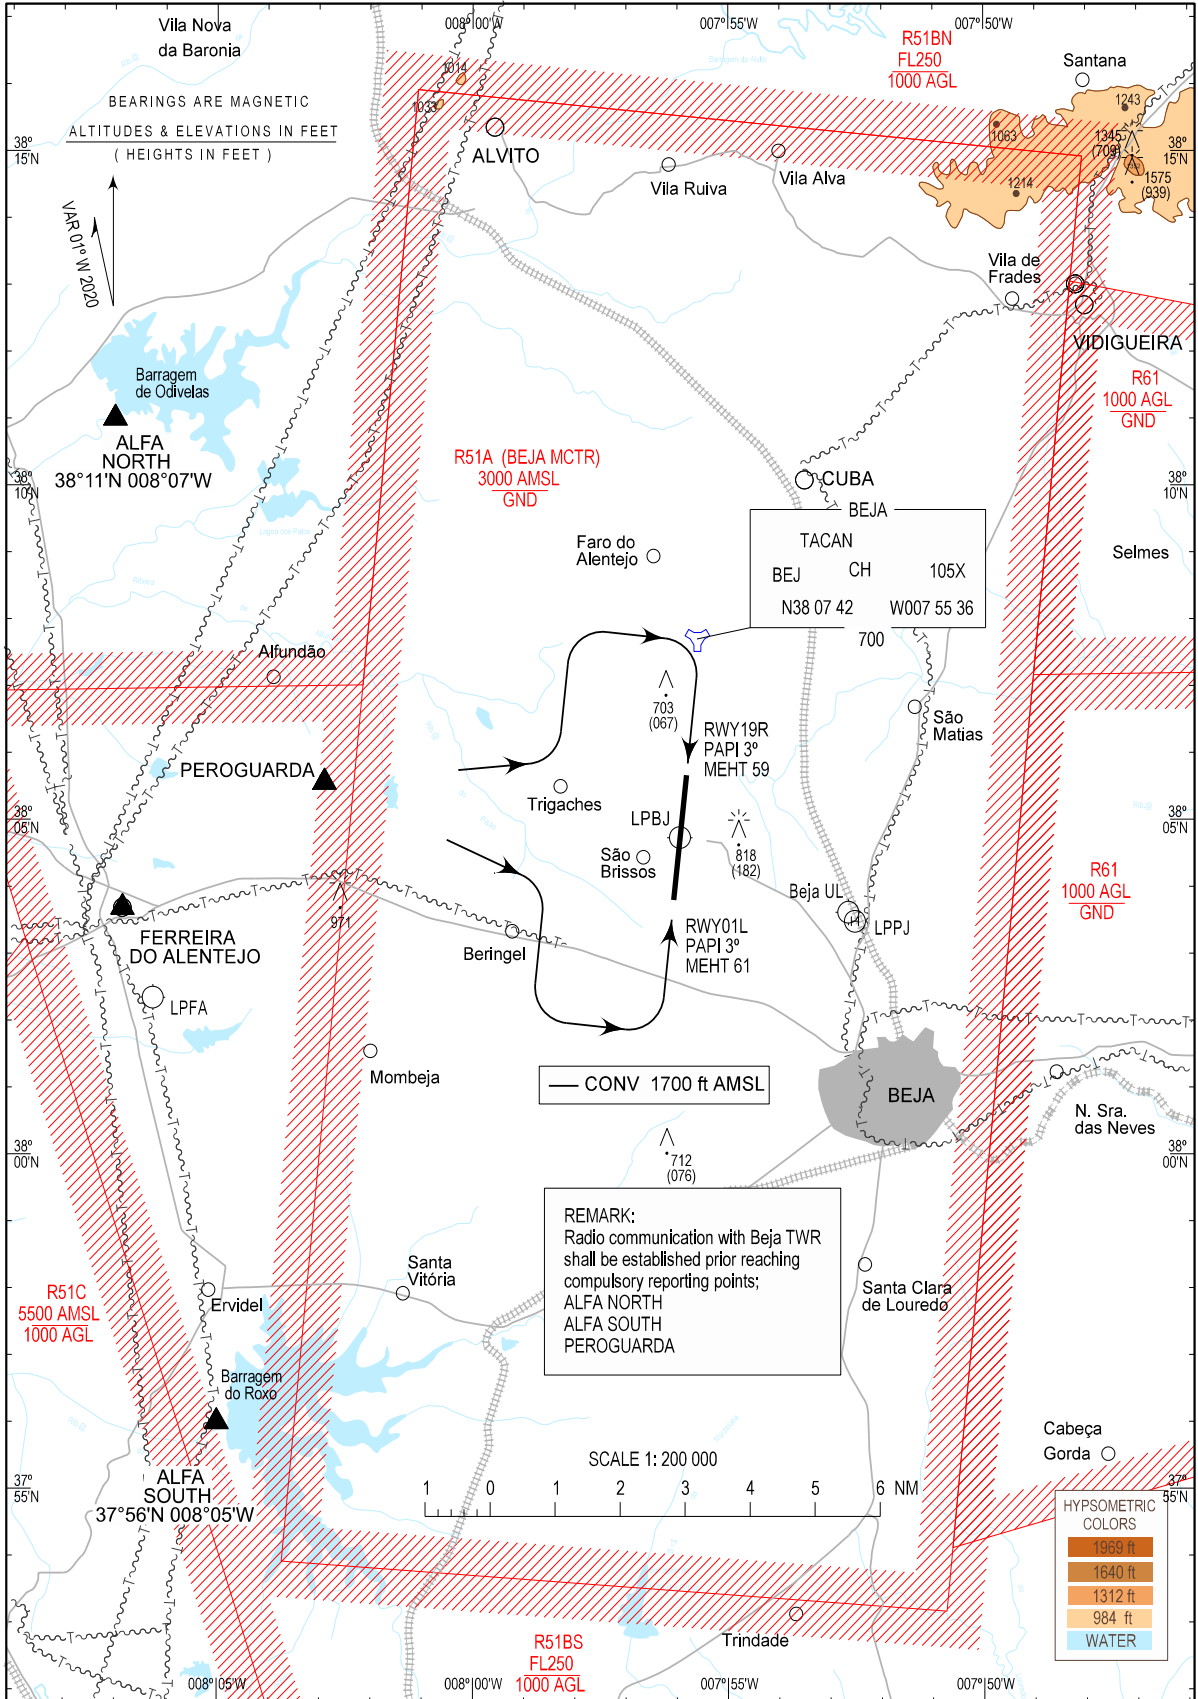

**VISUAL
APPROACH
CHART - ICAO**

AD ELEV 636 ft
HEIGHTS RELATED
TO AD ELEV

BEJA APPROACH 130.090
BEJA TOWER 130.415

**BEJA
(LPBJ)**

Frequencies changed.

THIS PAGE INTENTIONALLY LEFT BLANK