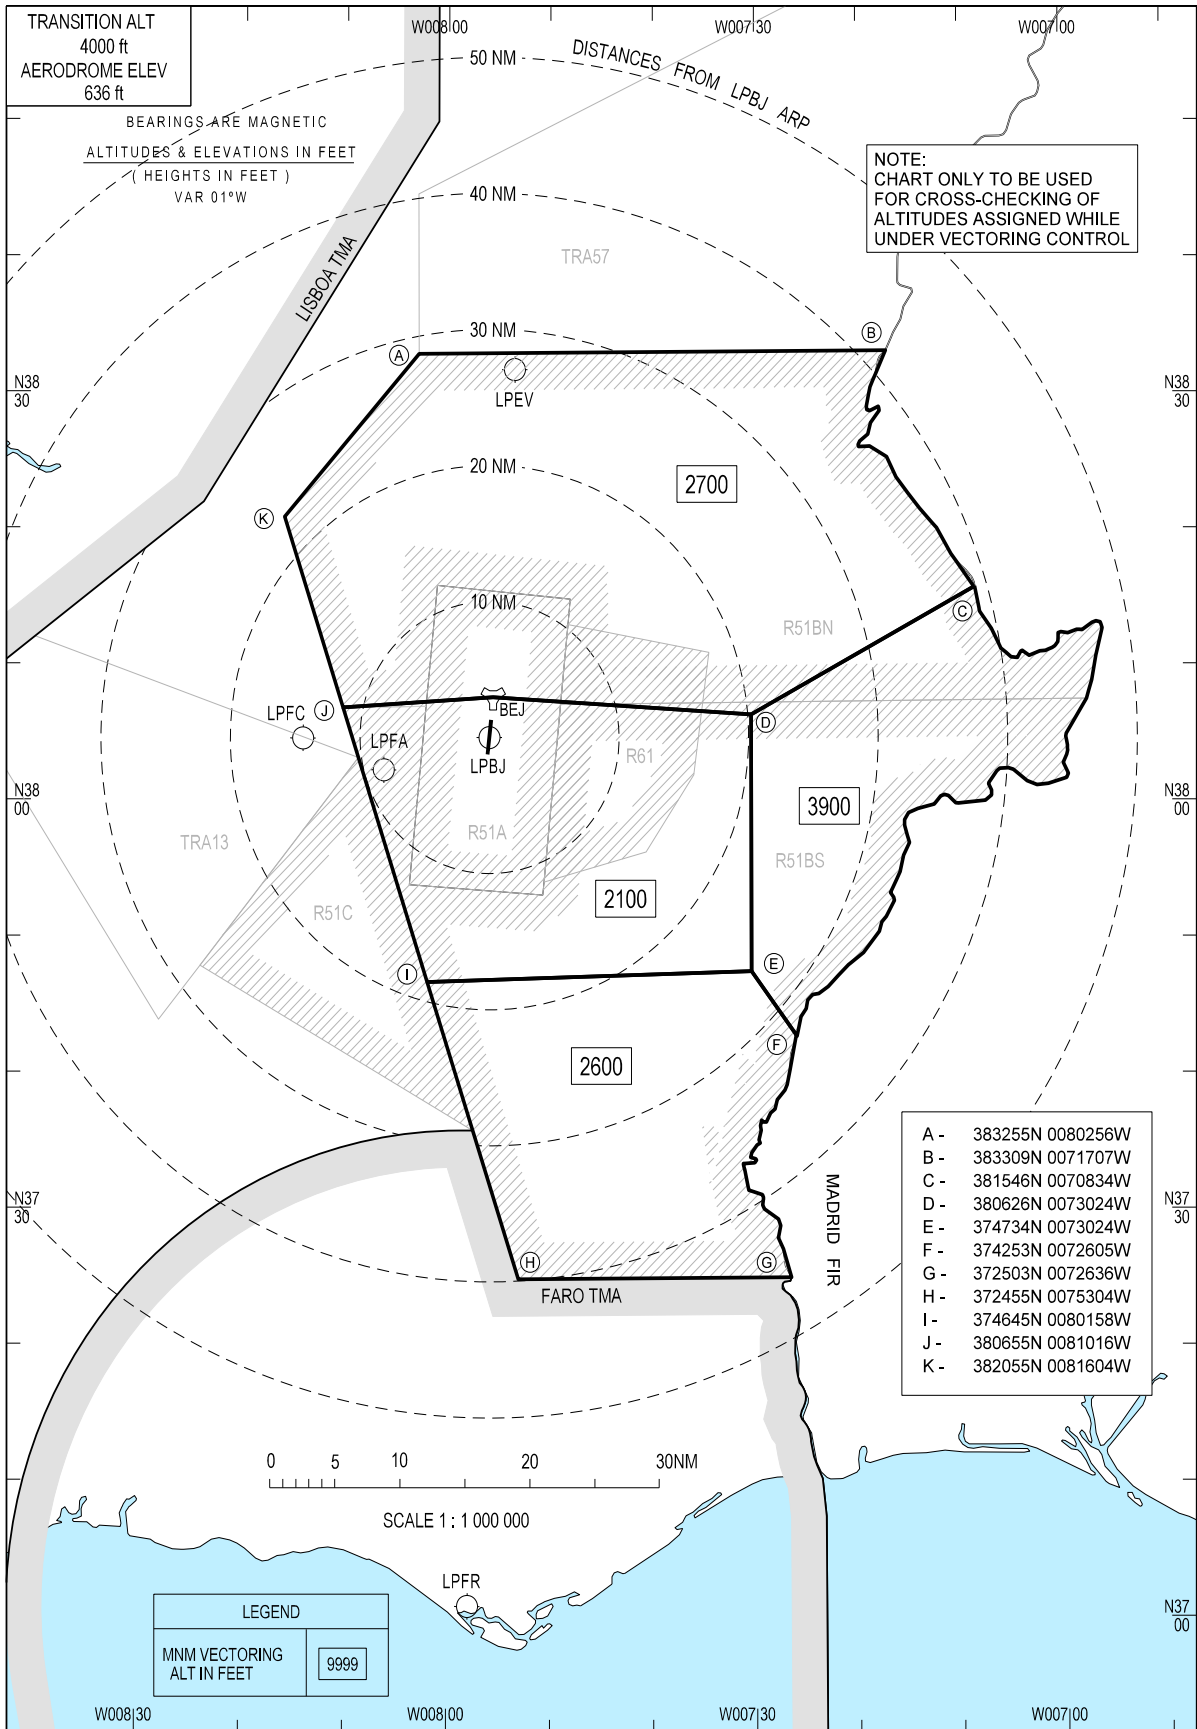

ATC SURVEILLANCE MINIMUM
ALTITUDE CHART - ICAO

BEJA APPROACH 130.090
BEJA TOWER 130.415

BEJA
(LPBJ)

Frequencies changed.

THIS PAGE INTENTIONALLY LEFT BLANK